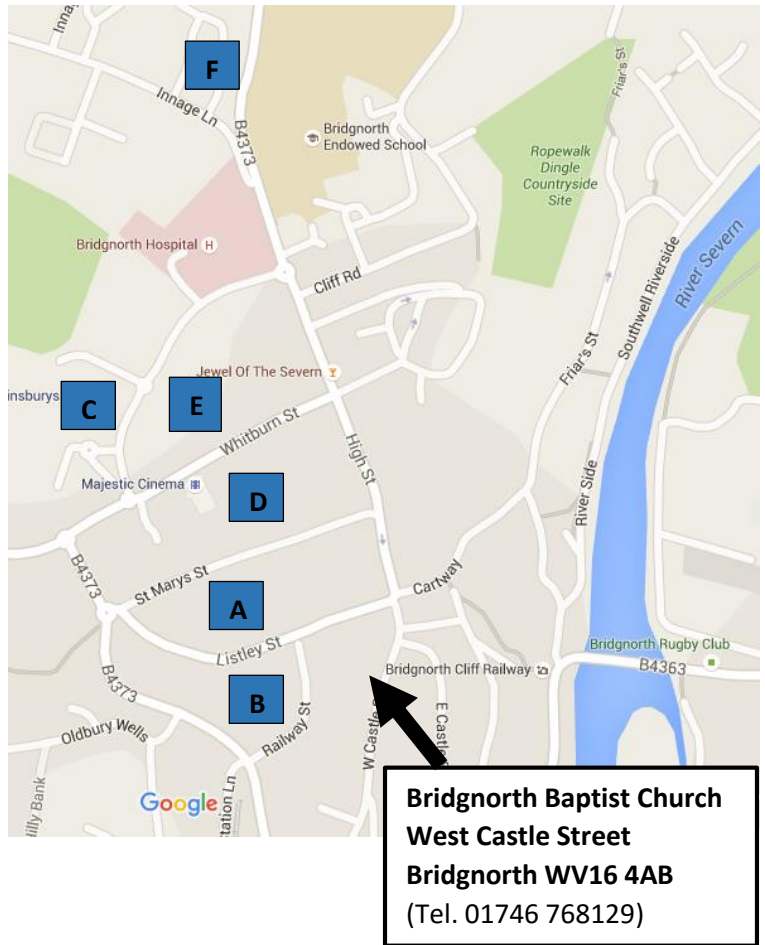

PARKING INFORMATION FOR VISITORS

SHORT STAY CAR PARKS

(maximum stay 4 hours)

- **A LISTLEY STREET NORTH &**
- **B LISTLEY STREET SOUTH**

(distance from church: 0.2 miles)

Listley Street, Bridgnorth WV16 4AW
(Open 24 hours - charging hours 08:00-18:00)

Charges

Monday to Saturday:

- Up to 1 hour..... 80p
- Up to 2 hours..... £1.20
- Up to 3 hours..... £2.20
- Up to 4 hours..... £6.00

Sunday:

- Up to 1 hour..... 40p
- Up to 2 hours..... 60p
- Up to 3 hours..... £1.10
- Up to 10 hours..... £3.00

Public and Bank Holidays: All day..... Free

Blue Badge holders - charges apply, but an extra free hour will be credited with any tariff purchased

- **C SAINSBURY'S CAR PARK** *(distance from church: 0.5 miles)*
  Whitburn Street, Bridgnorth, Shropshire, WV16 4QN
  (Open 24 hours - charging hours 08:00-18:00)

Charges

1. Monday to Saturday:
2. Up to 1 hour..... 80p
   - Up to 2 hours..... £1.20
   - Up to 3 hours..... £2.20
   - Up to 4 hours..... £6.00

Sunday:

- Up to 1 hour..... 40p
- Up to 2 hours..... 60p
- Up to 3 hours..... £1.10
- Up to 10 hours..... £3.00

Public and Bank Holidays: All day..... Free

Blue Badge holders - charges apply, but an extra free hour will be credited with any tariff purchased